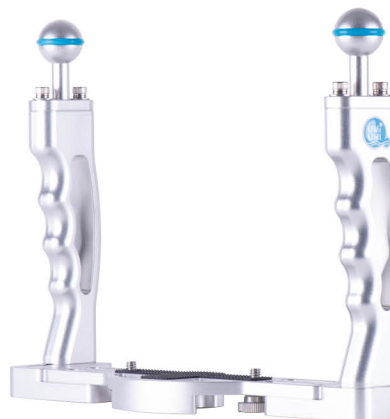

UU-MP-F170 Dome Port [UU-200201]

Depth Rating: 60m  
Dimensions: (Dia)176 × (H)132mm  
Weight: Approx 1,140g  
Included accessories: Dome cover, rear cap

Arm • Grip • Others

Arm • Grip • Others

Blue [ UU-300105 ]