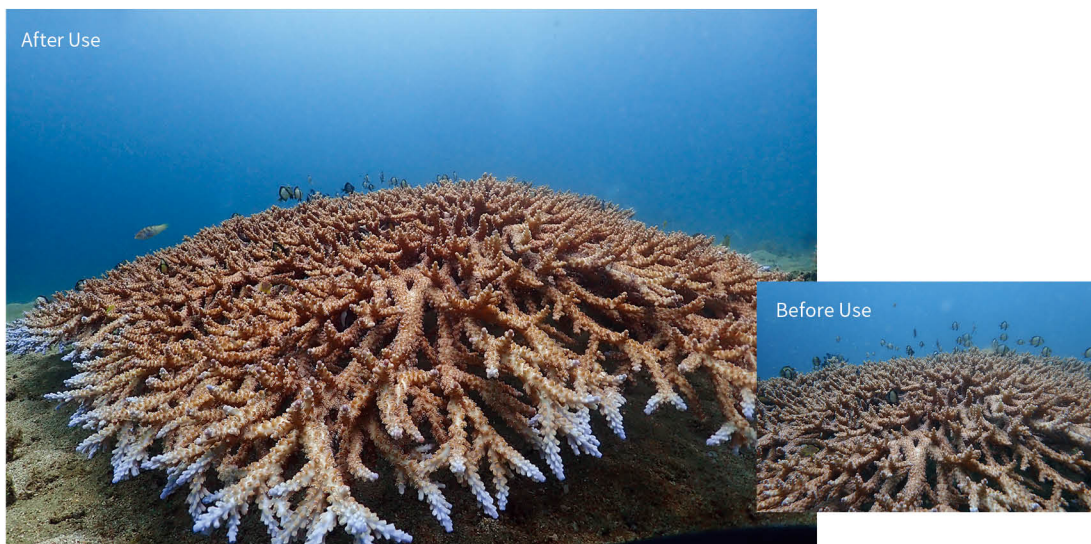

CREATE A WIDER WORLD!

UU-LCDMAX01
Underwater LCD Display Magnifier
[UU-500101]