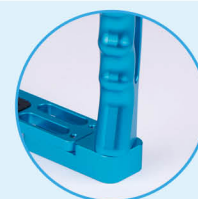

The left grip of the Umi Umi Tray & Grip set II is adjustable, which can be adjusted until it fits your own hand.

Umi Umi Fixed Ball Base S  
 [ UU-304001 ]

Material : Corrosion-resistant aluminum alloy with anodizing  
 Dimensions : (L)39 × (W)27.5 × (H)51mm  
 Weight : Approx 50g