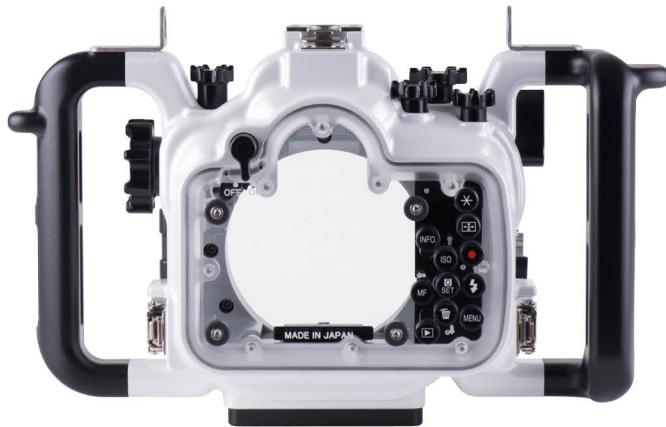

Pearl White [UU-110100]
Dull Black [UU-110101]
Misty Grey [110107]

※Presetted colors are pearl white, dull black, and misty grey. Other colors can also be ordered, while corresponding subscription fee will be charged.

Canon EOS M5 UW Housing

One-piece Housing design. Excellent operability and trigger shutter design make the shutter sensing more precise and easier to shoot every picture. Most functions can be easily achieved through the buttons on the housing. There are also two fiber optic sockets.

Exclusively equipped with 360° ring arm system, external strobes and other lights can be attached to change the underwater light, easily changed as you wish.

Specifications

Compatible Camera
Canon EOS M5

Material
ABS resin

Depth Rating
60m (196ft)

Weight
Approx 1,560g

Dimensions
(W)287 × (H)176 × (D)111mm